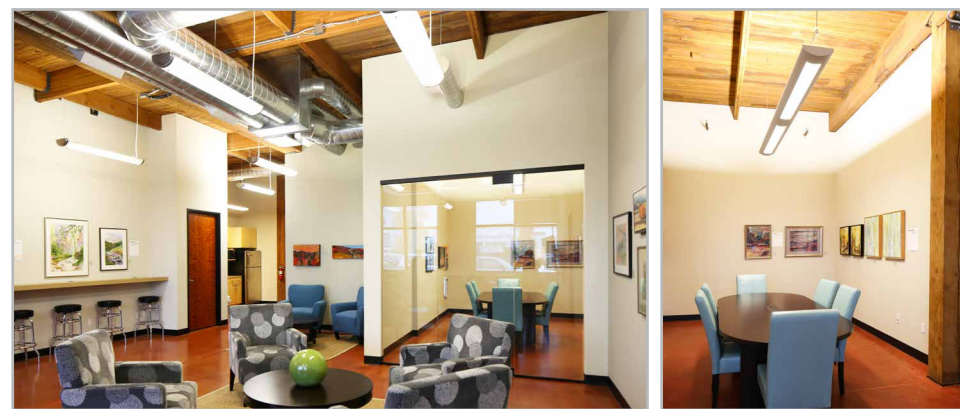

237 NE BROADWAY STREET
PORTLAND, OREGON 97232

CREATIVE OFFICE / RETAIL FOR SUBLEASE

- » Suite 245: ± 2,535 RSF
- » Rate: \$18.00 / RSF, NNN
- » Great build out with large, open work area, 4 private offices with relites, 2 conference rooms, kitchenette, and reception / waiting area.
- » Two dedicated entrances.
- » Inspired Art Deco style exterior.
- » Expansive window lines, exposed timber ceilings, and polished concrete floors.
- » Excellent visibility along NE Broadway Street.
- » TriMet bus line just steps away & only blocks from TriMet MAX.
- » Located in the Lloyd District, just minutes to downtown, Pearl District, Lloyd Center, local retailers, restaurants & hotels.
- » Close proximity to NE Broadway, NE MLK Jr Blvd, NE Interstate Ave, Broadway, Burnside & Steel Bridge, I-5 & I-84 allow for ease of access to & from all over the Portland Metropolitan Area.
- » Sublease expires December 31, 2018
Landlord will entertain longer term direct deal