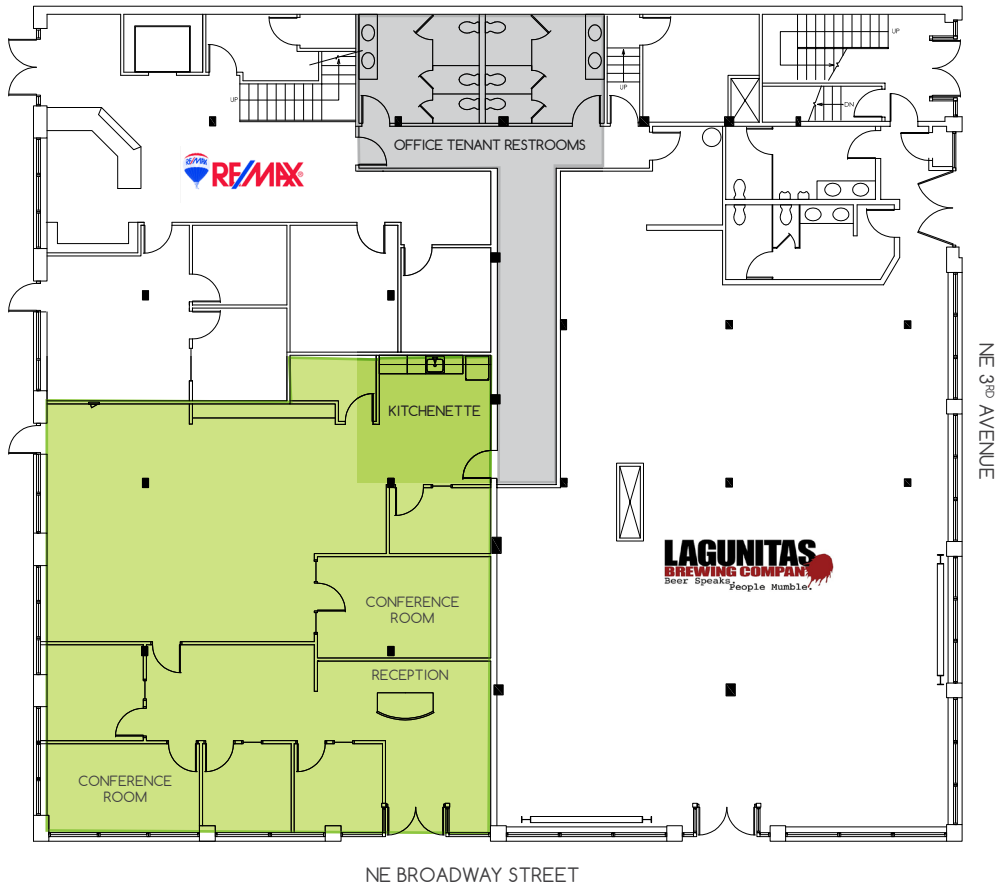

237 NE BROADWAY STREET
PORTLAND, OREGON 97232

CREATIVE OFFICE / RETAIL FOR SUBLEASE

- » Suite 245: ± 2,535 RSF
- » Rate: \$18.00 / RSF, NNN
- » Great build out with large, open work area, 4 private offices with relites, 2 conference rooms, kitchenette, and reception / waiting area.
- » Two dedicated entrances.
- » Inspired Art Deco style exterior.
- » Expansive window lines, exposed timber ceilings, and polished concrete floors.
- » Excellent visibility along NE Broadway Street.
- » TriMet bus line just steps away & only blocks from TriMet MAX.
- » Located in the Lloyd District, just minutes to downtown, Pearl District, Lloyd Center, local retailers, restaurants & hotels.
- » Close proximity to NE Broadway, NE MLK Jr Blvd, NE Interstate Ave, Broadway, Burnside & Steel Bridge, I-5 & I-84 allow for ease of access to & from all over the Portland Metropolitan Area.
- » Sublease expires December 31, 2018
Landlord will entertain longer term direct deal

GROUND FLOOR PLAN

BARS/RESTAURANTS

- 1 Pine State Biscuits
- 2 Starbucks
- 3 Mashita Teriyaki
- 4 Chipotle Mexican Grill
- 5 Wendy's
- 6 McDonald's
- 7 Upright Brewing
- 8 Gluten Free Gem
- 9 America's Noodle
- 10 Chen's Dynasty
- 11 Russell Street Bar-B-Que
- 12 Toro Bravo

- 13 Queen of Shiba Ethiopian
- 14 Bunk Bar Wonder
- 15 Sparky's Pizza
- 16 Widmer Brothers Brewing
- 17 Tiny's Coffee North East
- 18 Ox
- 19 Whey Bar
- 20 Burgerville
- 21 Spirit of 77
- 22 Mint
- 23 White Eagle Saloon
- 24 Sizzle Pie