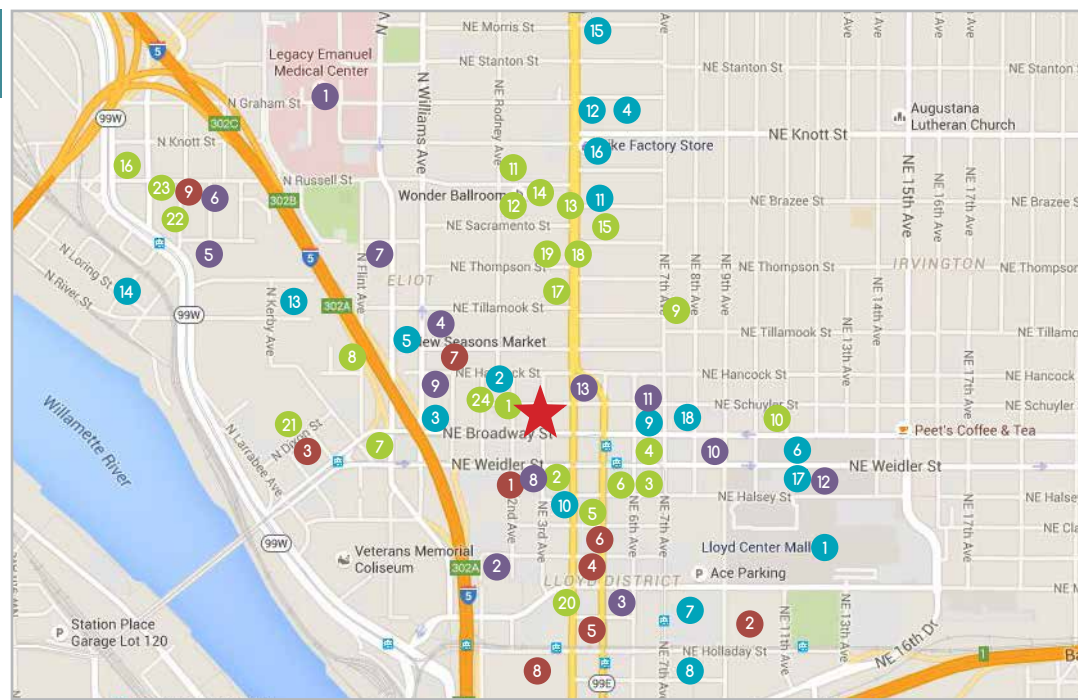

237 NE BROADWAY STREET
PORTLAND, OREGON 97232

CREATIVE OFFICE / RETAIL FOR SUBLEASE

- » Suite 245: ± 2,535 RSF
- » Rate: \$18.00 / RSF, NNN
- » Great build out with large, open work area, 4 private offices with relites, 2 conference rooms, kitchenette, and reception / waiting area.
- » Two dedicated entrances.
- » Inspired Art Deco style exterior.
- » Expansive window lines, exposed timber ceilings, and polished concrete floors.
- » Excellent visibility along NE Broadway Street.
- » TriMet bus line just steps away & only blocks from TriMet MAX.
- » Located in the Lloyd District, just minutes to downtown, Pearl District, Lloyd Center, local retailers, restaurants & hotels.
- » Close proximity to NE Broadway, NE MLK Jr Blvd, NE Interstate Ave, Broadway, Burnside & Steel Bridge, I-5 & I-84 allow for ease of access to & from all over the Portland Metropolitan Area.
- » Sublease expires December 31, 2018
Landlord will entertain longer term direct deal

GROUND FLOOR PLAN

BARS/RESTAURANTS

- 1 Pine State Biscuits
- 2 Starbucks
- 3 Mashita Teriyaki
- 4 Chipotle Mexican Grill
- 5 Wendy's
- 6 McDonald's
- 7 Upright Brewing
- 8 Gluten Free Gem
- 9 America's Noodle
- 10 Chen's Dynasty
- 11 Russell Street Bar-B-Que
- 12 Toro Bravo

- 13 Queen of Shiba Ethiopian
- 14 Bunk Bar Wonder
- 15 Sparky's Pizza
- 16 Widmer Brothers Brewing
- 17 Tiny's Coffee North East
- 18 Ox
- 19 Whey Bar
- 20 Burgerville
- 21 Spirit of 77
- 22 Mint
- 23 White Eagle Saloon
- 24 Sizzle Pie

SHOPPING

- 1 Lloyd Center Mall
- 2 Ace Hardware (future site)
- 3 Jacksons
- 4 Knott Street Grocery
- 5 New Seasons Market
- 6 Safeway
- 7 The Portland Mac Store
- 8 Lloyd Farmers Market
- 9 Walgreens

- 10 7-Eleven
- 11 CyclePath
- 12 Nike Factory Store
- 13 Bridge City Cycles
- 14 Triage Wines
- 15 Goods BMX
- 16 Nike Factory Store
- 17 Pier1 Imports
- 18 Les Schwab Tires