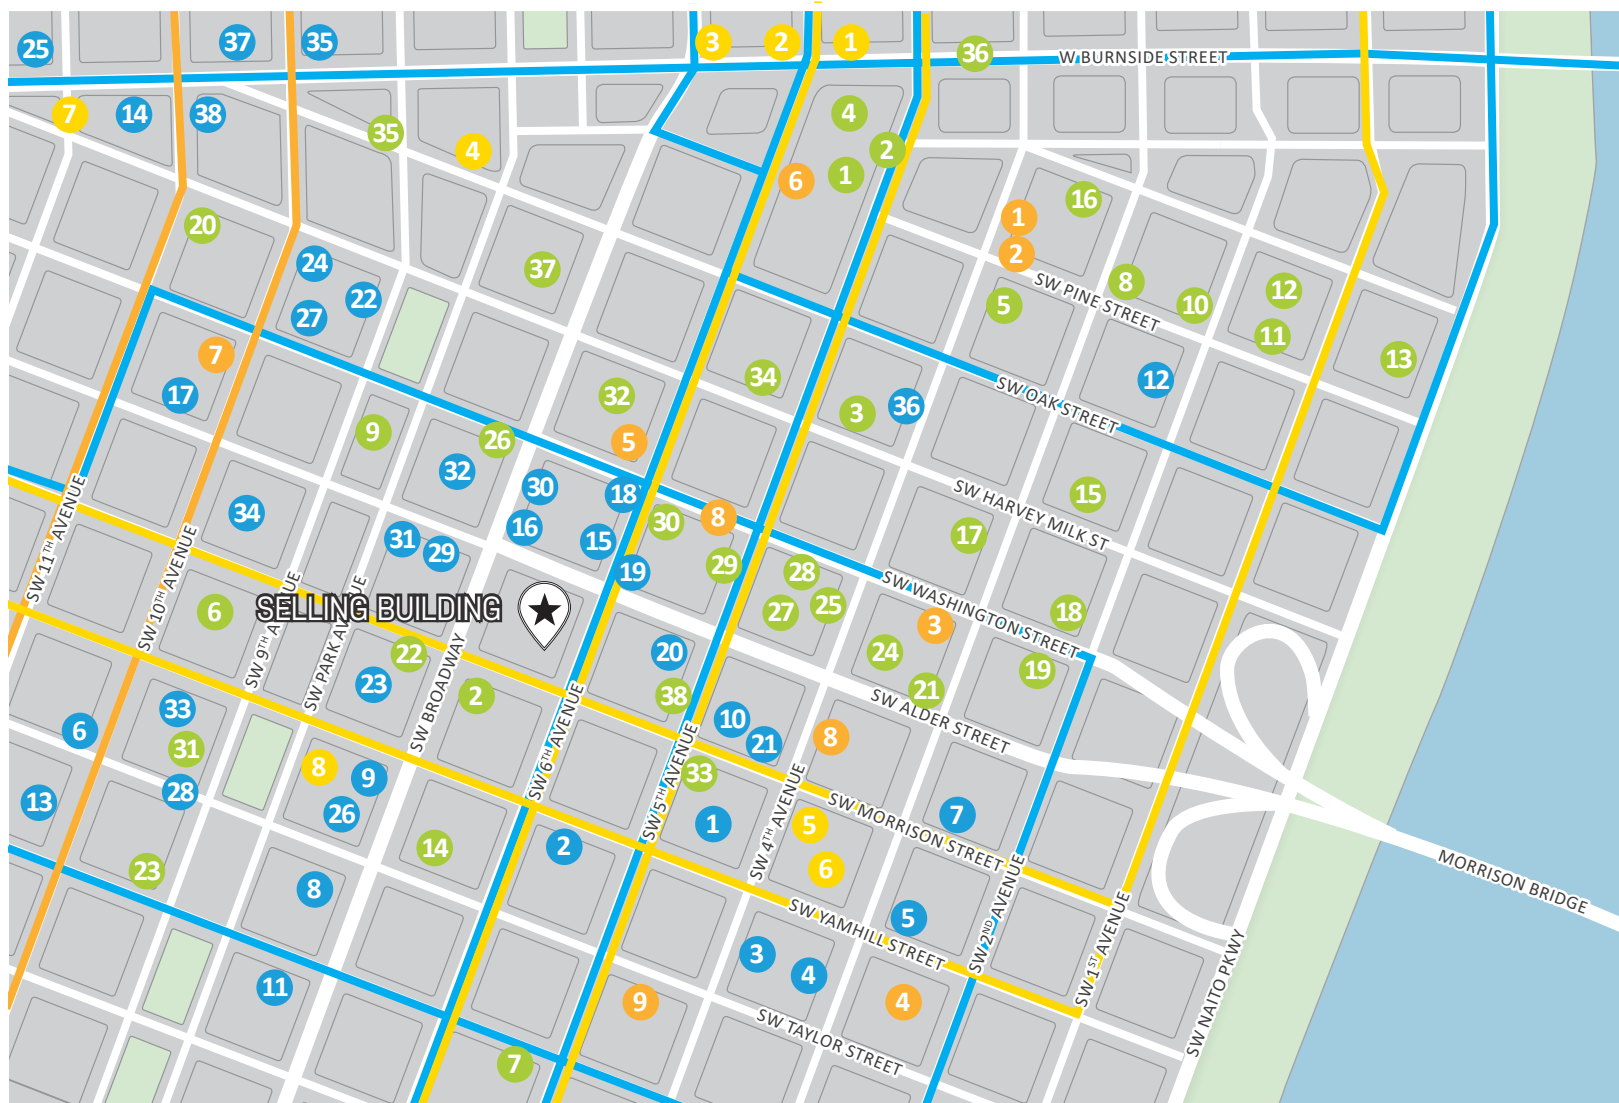

BUILDING HIGHLIGHTS

- Fitness facility
- Secured bike parking
- On-site property management
- Ground level coffee shop/chocolatier
- Parking available across the street at Alder Street Garage
- Excellent downtown location within walking distance to Pioneer Square and countless restaurants, retailers, entertainment and much more
- TriMet transportation just steps away

GREAT DOWNTOWN LOCATION

SELLING BUILDING

EATERIES

- 1 Subway
- 2 Starbucks
- 3 Food Cart Pod
- 4 Portland City Grill
- 5 La Jarocha
- 6 Abbey Creek
- 7 Fogo de Chao
- 8 Bijou Cafe
- 9 Bullard
- 10 E-San Thai Cuisine
- 11 Pine Street Market
- 12 Kells Irish Pub
- 13 Lechon
- 14 Ruth Chris Steak House
- 15 Al-Amir
- 16 Mother's Bistro
- 17 Huber's Cafe
- 18 Mama Mia Trattoria
- 19 Killer Burger
- 20 Kenny & Zuke's
- 21 Barista
- 22 Elephant's Deli
- 23 Southpark Seafood
- 24 3rd Street Food Carts
- 25 Karam Lebanese
- 26 St Honore Bakery
- 27 Spella Caffe
- 28 Kelly's Olympian
- 29 Red Star Tavern
- 30 Sushi Sakura
- 31 Pastini
- 32 Pacific Crust Pizza
- 33 Boba Tea Crew
- 34 Grits N' Gravy
- 35 Thai Peacock
- 36 Tope
- 37 El Guacho
- 38 Urban Farmer

SHOPPING

- 1 Pioneer Place Mall
- 2 Apple Pioneer Place
- 3 Tiffany & Co.
- 4 Microsoft Store
- 5 AT&T
- 6 Trek Bicycle
- 7 Nordstrom Rack
- 8 Columbia Sportswear
- 9 Banana Republic
- 10 Nike
- 11 John Helmer Haberdasher
- 12 Stumptown Otaku
- 13 Urban Fauna
- 14 Patagonia
- 15 Rocket Fizz Portland
- 16 The Spice Exchange
- 17 MACHUS
- 18 Office Depot
- 19 OSU Beaver Store
- 20 MUJI Portland
- 21 Sephora
- 22 Roche Bobois
- 23 Nordstrom
- 24 Tender Loving Empire
- 25 Whole Foods Market
- 26 Marios
- 27 Woonwinkel
- 28 Kinokuniya Books
- 29 Jarbo
- 30 Morgan's Alley
- 31 Mercantile Portland
- 32 Oregon Wines
- 33 The Joinery
- 34 Target
- 35 Dr. Martens
- 36 Avalon Antiques
- 37 Powell's City of Books
- 38 Buffalo Exchange