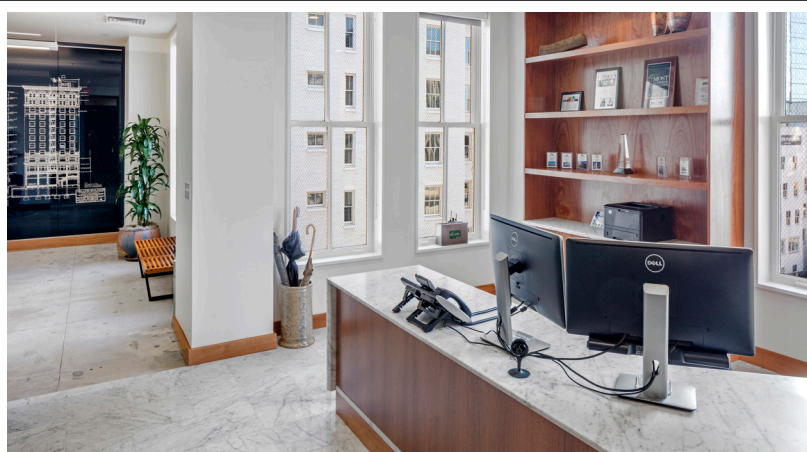

SELLING BUILDING